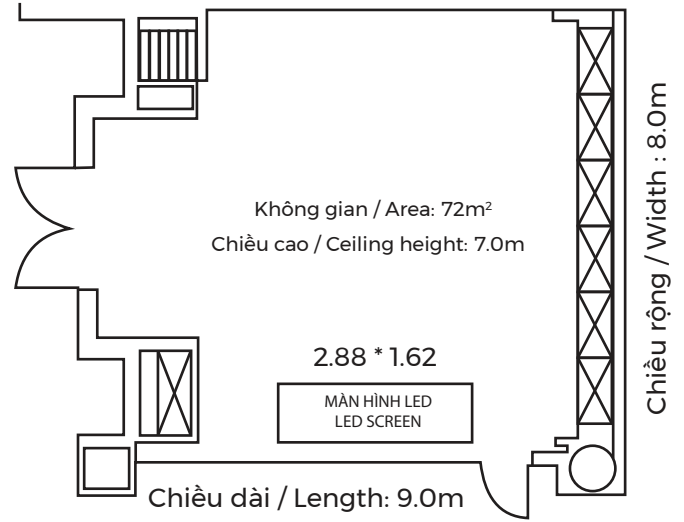

STT NO	PHÒNG HỘI NGHỊ CONVENTION ROOM	SỨC CHỨA CAPACITY					
		 THEATER	 CLASSROOM	 U - SHAPE	 ROUND	 COCKTAILS	 BOARDROOM
1	SEA STARS BALLROOM	550	396	180	400	400	90
2	SAPPHIRE ROOM 1	N/A	N/A	N/A	N/A	N/A	18
3	SAPPHIRE ROOM 2	N/A	N/A	N/A	N/A	N/A	25
4	RUBY ROOM	N/A	N/A	N/A	N/A	N/A	42
5	PRE - FUNCTION AREA 1	N/A	N/A	N/A	N/A	150	N/A
6	PRE - FUNCTION AREA 2	N/A	N/A	N/A	N/A	65	N/A
7	CORRIDOR AREA	N/A	N/A	N/A	N/A	Smoking Area	N/A

SEA STARS BALLROOM

Chiều dài / Length: 36m

STT NO	PHÒNG HỘI NGHỊ CONVENTION ROOM	SỨC CHỨA CAPACITY					
		THEATER	CLASSROOM	U - SHAPE	ROUND	COCKTAILS	BOARDROOM
1	SEA STARS BALLROOM	550	396	180	400	400	90

SAPPHIRE ROOM

Sapphire Room 1

Sapphire Room 2

STT NO	PHÒNG HỘI NGHỊ CONVENTION ROOM	SỨC CHỨA CAPACITY					
		THEATER	CLASSROOM	U - SHAPE	ROUND	COCKTAILS	BOARDROOM
1	SAPPHIRE ROOM 1	N/A	N/A	N/A	N/A	N/A	18
2	SAPPHIRE ROOM 2	N/A	N/A	N/A	N/A	N/A	25

RUBY ROOM

STT NO	PHÒNG HỘI NGHỊ CONVENTION ROOM	SỨC CHỨA CAPACITY					
		THEATER	CLASSROOM	U - SHAPE	ROUND	COCKTAILS	BOARDROOM
1	RUBY ROOM	N/A	N/A	N/A	N/A	N/A	42

SÀNH CHỜ 1 PRE - FUNCTION AREA 1

SỨC CHỨA / CAPACITY	COCKTAILS
	150
DÀI * RỘNG * CAO (M) LENGTH * WIDTH * HEIGHT	32.0 * 7.0 * 7.0
DIỆN TÍCH (M²) AREA	224
BACKDROP RỘNG * CAO (M) WIDTH * HEIGHT	3.84 * 2.16